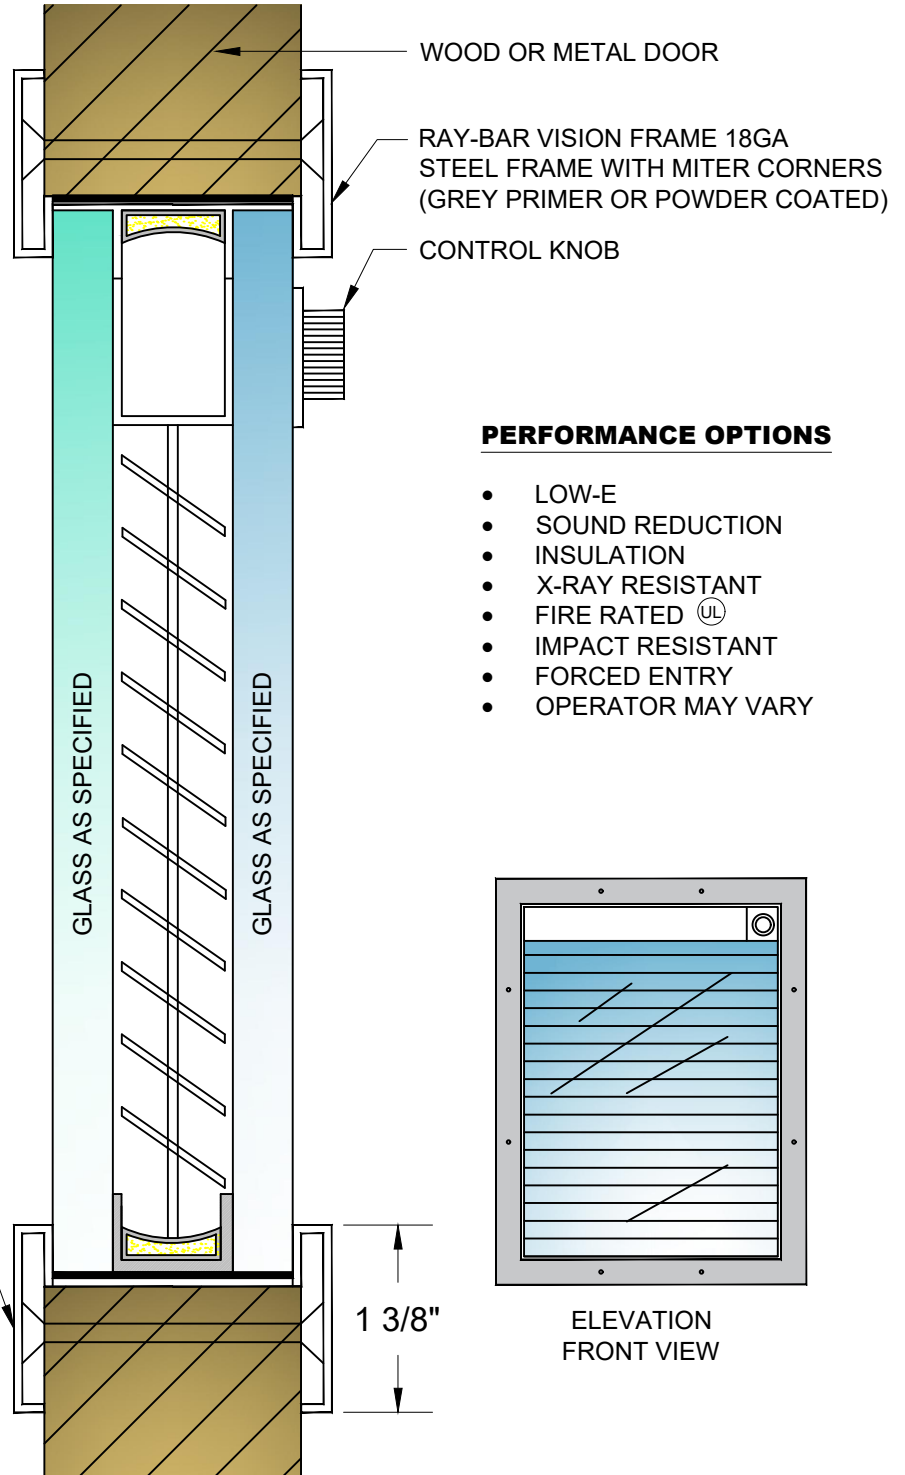

# RAY-BAR IGU WITH INTEGRAL MINI BLINDS WITH STEEL VISION FRAME FOR DOOR LITES

## IMPACT RESISTANT GLASS OPTIONS

- TEMPERED
- MIRRORED
- WIRED
- TINTED
- FROSTED
- X-RAY PROTECTIVE
- WIRE LITE
- BULLET RESISTIVE
- POLYCARBONATE
- LOW-E
- REFLECTIVE
- FIRE RATED GLAZING

## MINI BLIND FUNCTIONS

- **STANDARD** :TILT ONLY
- **OPTIONAL** : TILT AND LIFT