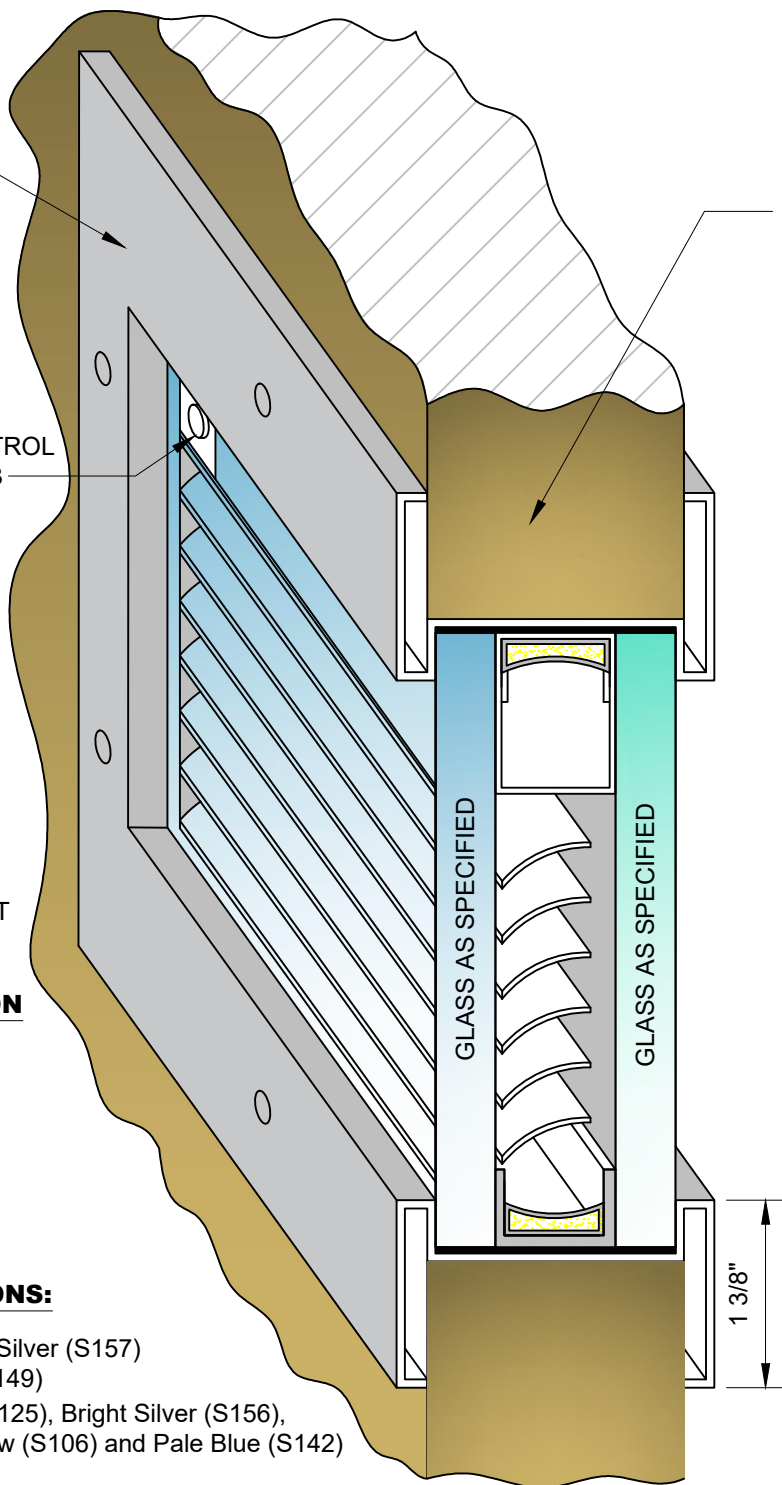

RAY-BAR INSULATED GLASS UNITS: IGU's WITH STEEL VISION FRAME FOR DOOR LITES

RAY-BAR VISION FRAME
18 GA. STEEL WITH
MITRES (GREY PRIMER
OR COLOR COATED)

IMPACT RESISTANT GLASS OPTIONS

- TEMPERED
- MIRRORED
- WIRED
- TINTED
- LIGHT FROST
- X-RAY
- WIRELITE
- BULLET RESISTANT
- POLYCARBONATE
- LOW-E
- REFLECTIVE
- FIRE RATED GLAZING

MINI BLIND FUNCTIONS

- STANDARD: TILT ONLY
- OPTIONAL: TILT AND LIFT

CONTROLLER / OPERATION (ALL OPERATORS ARE MAGNETIC)

- DIAL OPERATOR
  (STANDARD U.O.N.)
- WAND OPERATOR
- CORD OPERATOR

MINI-BLIND COLOR OPTIONS:

- STANDARD: White (S102), Silver (S157)
  and Cream (S149)
- SPECIAL ORDER: Beige (S125), Bright Silver (S156),
  Pale Grey (S155), Pale Yellow (S106) and Pale Blue (S142)

CONTROL
KNOB

WOOD OR
METAL DOOR

PERFORMANCE OPTIONS

- LOW-E
- SOUND REDUCTION
- INSULATION
- X-RAY RESISTANT
- FIRE RATED (UL)
- IMPACT RESISTANT
- FORCED ENTRY
- OPERATOR MAY VARY

ELEVATION
FRONT VIEW

Terms of Use: Certain designs and concepts are the exclusive proprietary property and work product of Ray-Bar Engineering provided in good faith as a courtesy for the architectural design of projects specifying, incorporating and utilizing genuine Ray-Bar products and assemblies. Ray-Bar designs are not to be copied, altered, plagiarized or utilized in any competitive or detrimental manner against Ray-Bar as protected by law and/or copyrights. "All Rights Reserved"

JOB NAME:
LOCATION:
ROOM NUMBER:
SHEET ____ OF ____:

RAY-BAR IGU's WITH MINI BLINDS UNITS 3D DETAIL

RAY-BAR ENGINEERING CORP.

Toll Free: 1(800) 444-XRAY / 1(800) 444-9729
Telephone: (626) 969-1818
24 Hour Fax: 1(800) 333-XRAY /
1(800) 333-9729
website: www.raybar.com

SCALE
NTS

RAY-BAR
INTEGRAL
MINI BLIND
IN DOORS
RB-IGU