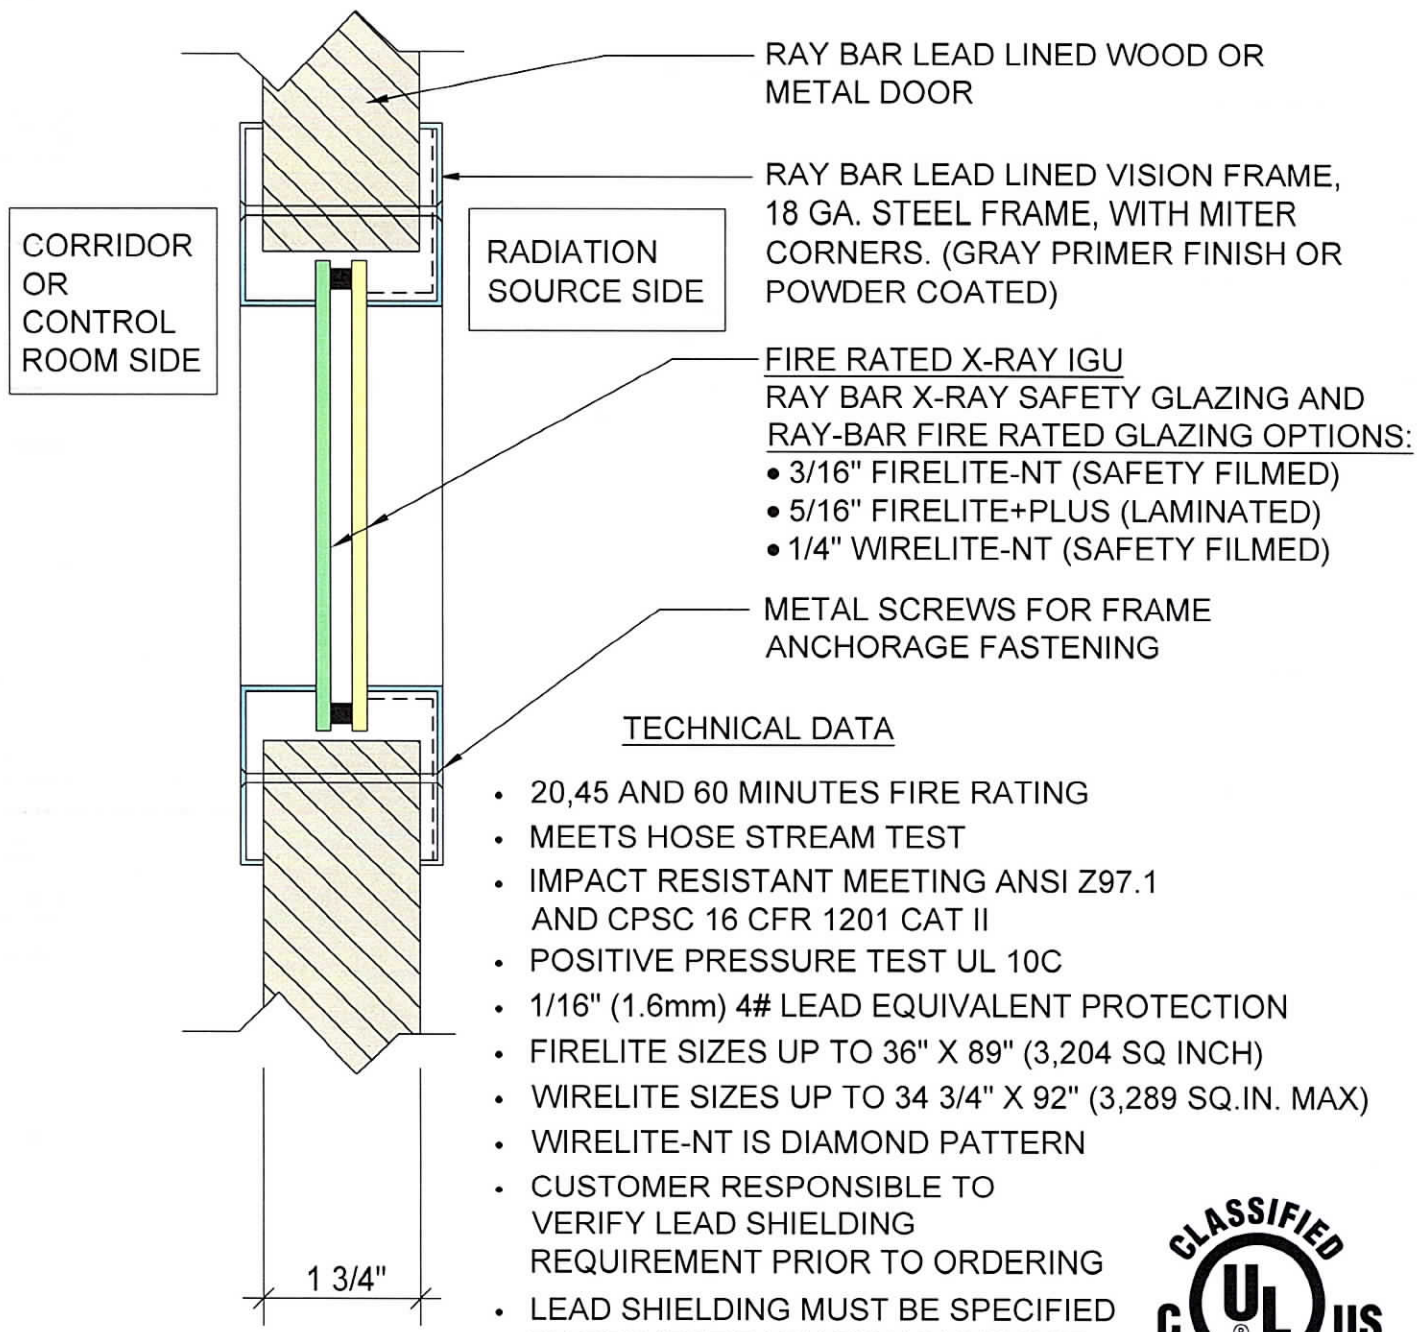

RAY-BAR FIRE RATED LEAD LINED VISION FRAME WITH IGU

RAY BAR LEAD LINED WOOD OR METAL DOOR

RAY BAR LEAD LINED VISION FRAME, 18 GA. STEEL FRAME, WITH MITER CORNERS. (GRAY PRIMER FINISH OR POWDER COATED)

FIRE RATED X-RAY IGU
RAY BAR X-RAY SAFETY GLAZING AND RAY-BAR FIRE RATED GLAZING OPTIONS:

- 3/16" FIRELITE-NT (SAFETY FILMED)
- 5/16" FIRELITE+PLUS (LAMINATED)
- 1/4" WIRELITE-NT (SAFETY FILMED)

METAL SCREWS FOR FRAME ANCHORAGE FASTENING

TECHNICAL DATA

- 20,45 AND 60 MINUTES FIRE RATING
- MEETS HOSE STREAM TEST
- IMPACT RESISTANT MEETING ANSI Z97.1 AND CPSC 16 CFR 1201 CAT II
- POSITIVE PRESSURE TEST UL 10C
- 1/16" (1.6mm) 4# LEAD EQUIVALENT PROTECTION
- FIRELITE SIZES UP TO 36" X 89" (3,204 SQ INCH)
- WIRELITE SIZES UP TO 34 3/4" X 92" (3,289 SQ.IN. MAX)
- WIRELITE-NT IS DIAMOND PATTERN
- CUSTOMER RESPONSIBLE TO VERIFY LEAD SHIELDING REQUIREMENT PRIOR TO ORDERING
- LEAD SHIELDING MUST BE SPECIFIED BY PROJECT RADIATION PHYSICIST